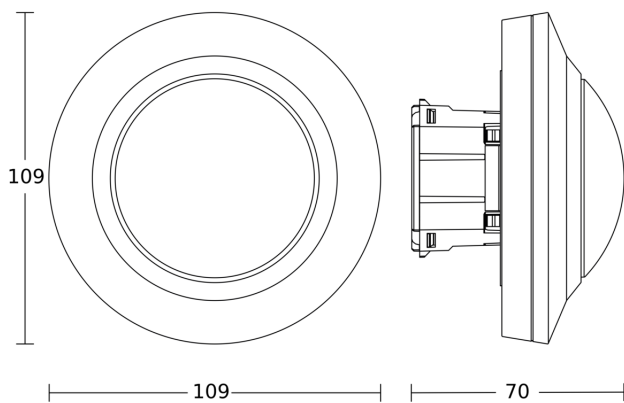

# PD-8 ECO

KNX - in-ceiling installation, white  
EAN 4007841 087975  
Article number 087975

Dimension Drawing 1

Dimension Drawing 2